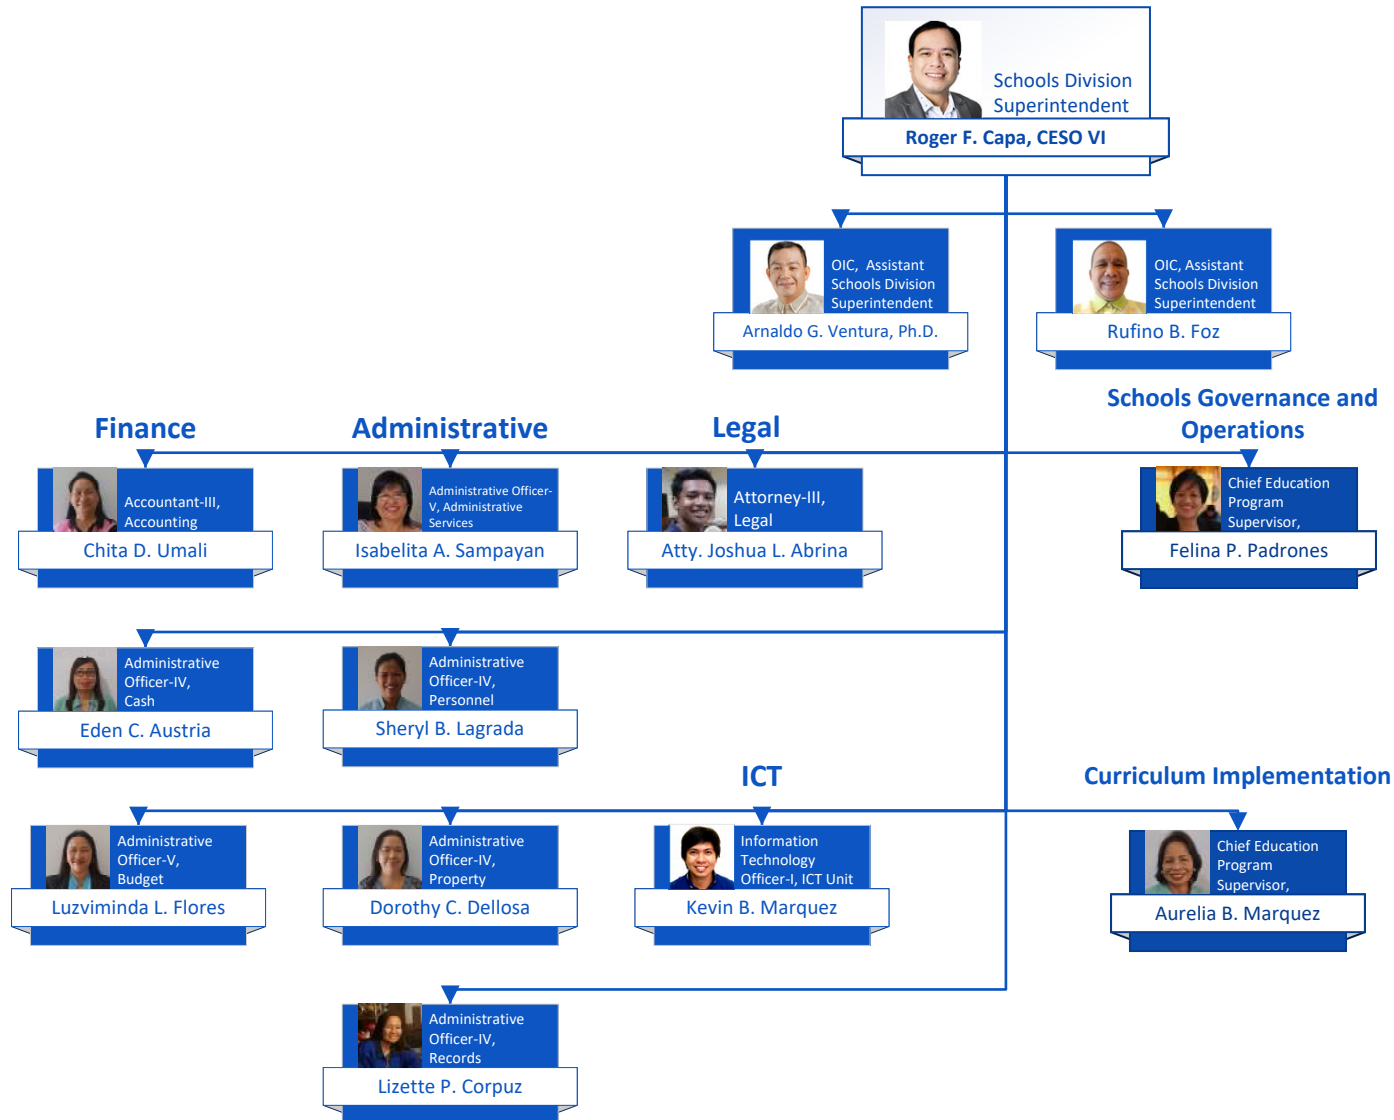

Department of Education  
MIMAROPA REGION  
Schools Division of Palawan

Key Officials  
(Office of the Schools Division Superintendent)

Department of Education  
MIMAROPA REGION  
Schools Division of Palawan

Key Officials  
(Schools Governance and Operations Division)

Department of Education  
MIMAROPA REGION  
Schools Division of Palawan

Key Officials  
(Curriculum Implementation Division)

**Department of Education  
MIMAROPA REGION  
Schools Division of Palawan  
Key Officials  
(District Instructional Supervision)**

  
Chief Education Supervisor  
Curriculum Implementation Division  
**Aurelia B. Marquez**