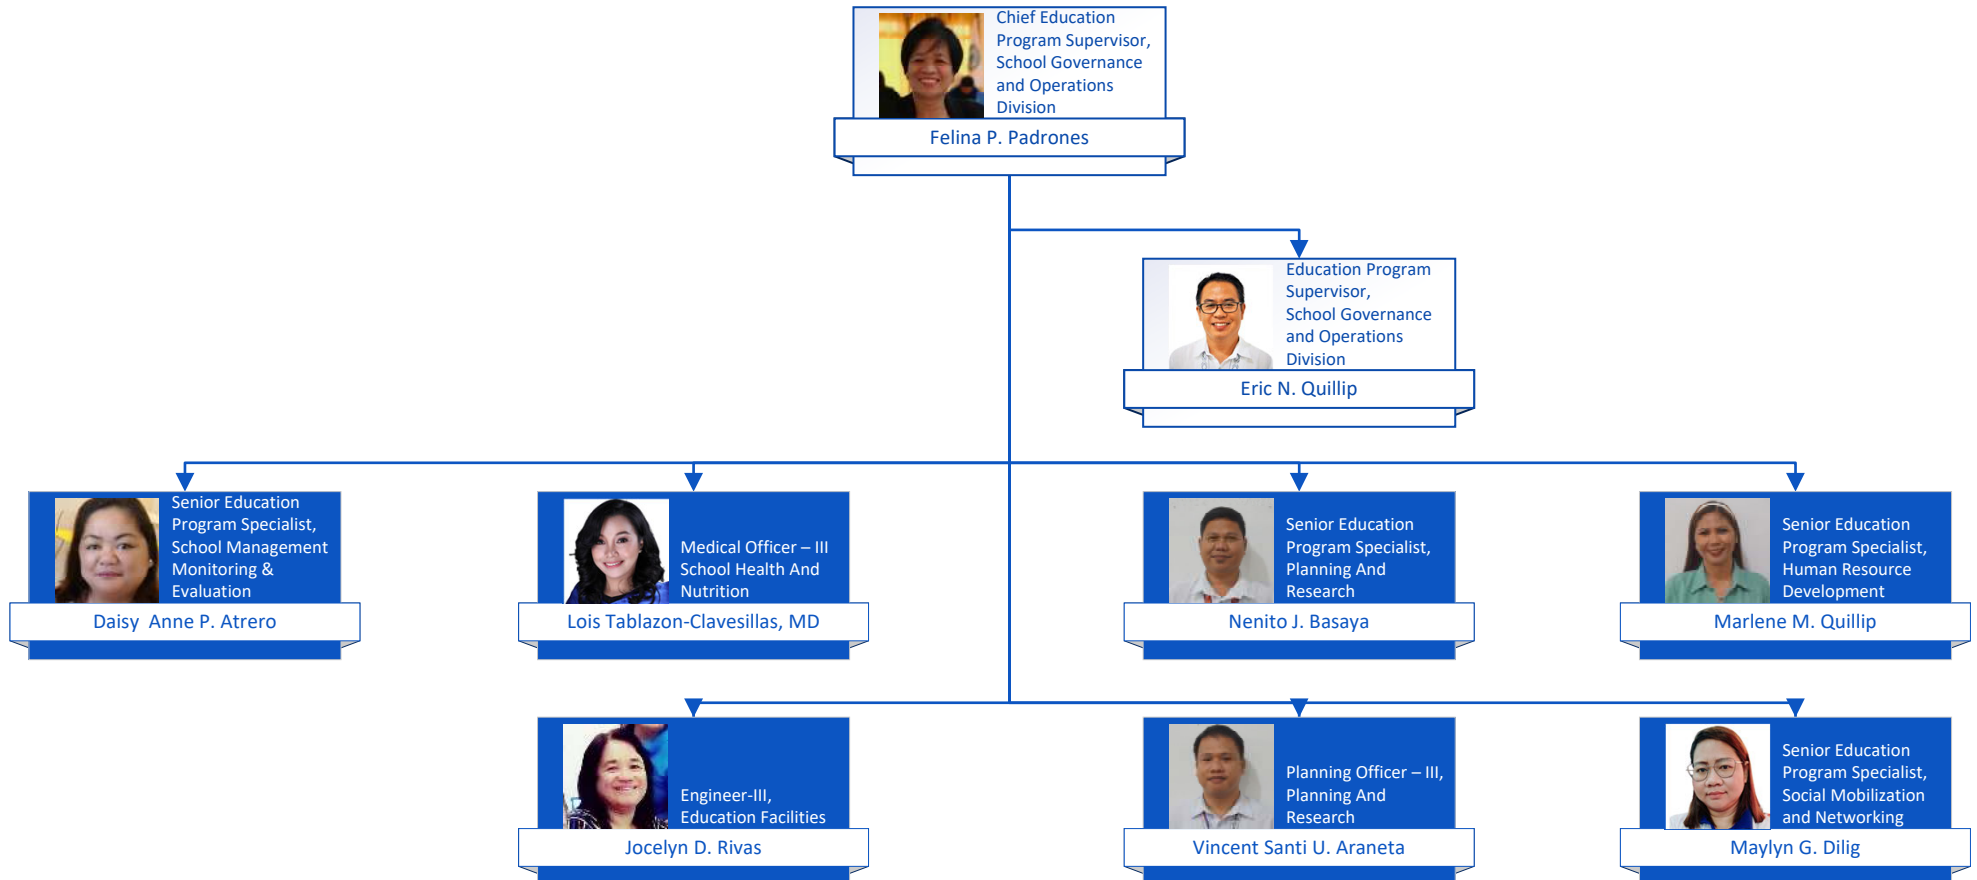

Department of Education  
MIMAROPA REGION  
Schools Division of Palawan

Key Officials  
(Office of the Schools Division Superintendent)

Department of Education  
MIMAROPA REGION  
Schools Division of Palawan

Key Officials  
(Schools Governance and Operations Division)

Department of Education  
MIMAROPA REGION  
Schools Division of Palawan

Key Officials  
(Curriculum Implementation Division)

**Department of Education  
MIMAROPA REGION  
Schools Division of Palawan  
Key Officials  
(District Instructional Supervision)**

  
Chief Education Supervisor  
Curriculum Implementation Division  
**Aurelia B. Marquez**