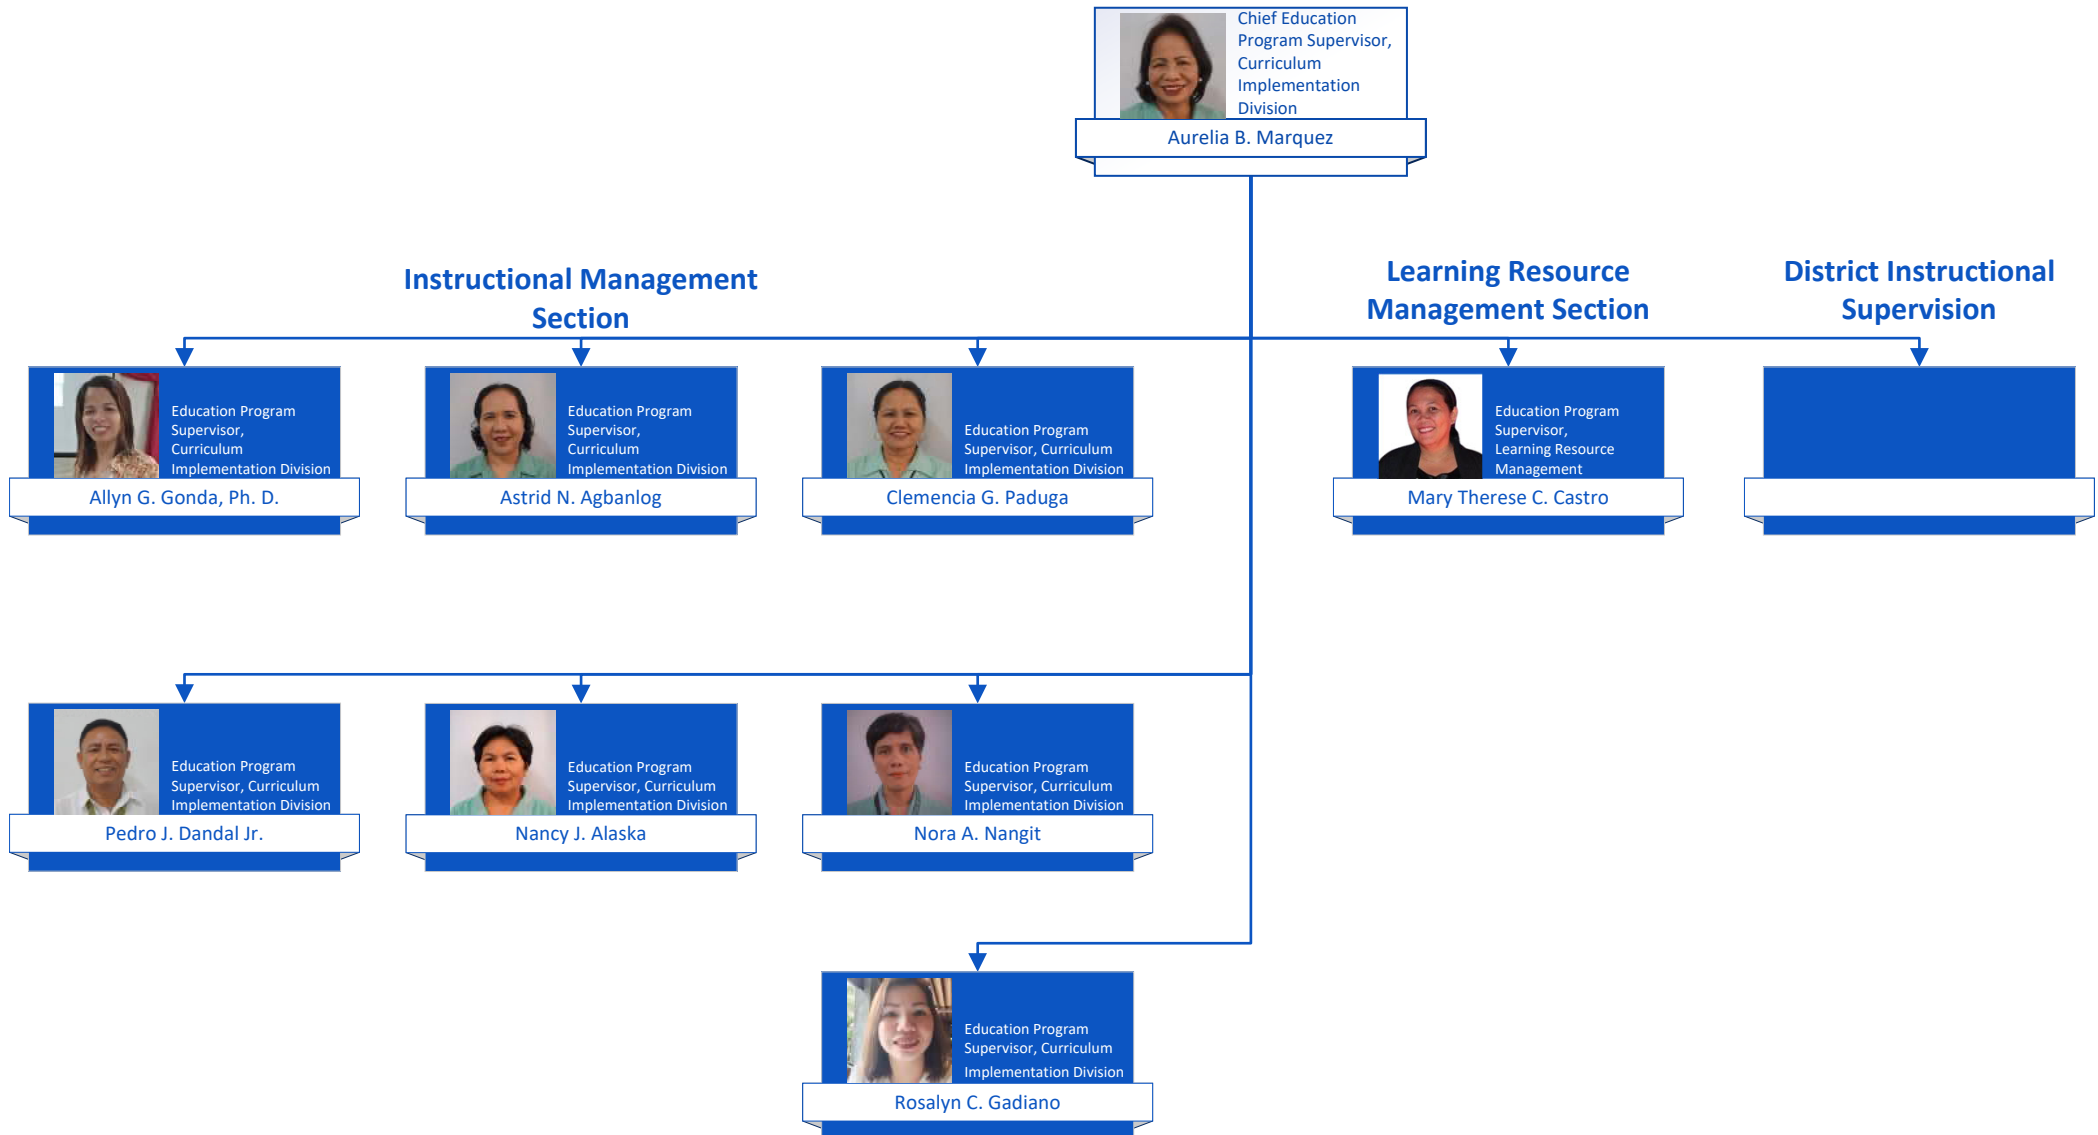

Department of Education  
MIMAROPA REGION  
Schools Division of Palawan

Key Officials  
(Office of the Schools Division Superintendent)

Department of Education  
MIMAROPA REGION  
Schools Division of Palawan

Key Officials  
(Schools Governance and Operations Division)

Department of Education  
MIMAROPA REGION  
Schools Division of Palawan

Key Officials  
(Curriculum Implementation Division)

**Department of Education  
MIMAROPA REGION  
Schools Division of Palawan  
Key Officials  
(District Instructional Supervision)**

  
Chief Education Supervisor  
Curriculum Implementation Division  
**Aurelia B. Marquez**